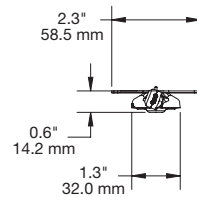

Dual Micro Plunger Sensor with Medallion (DNGR22W):