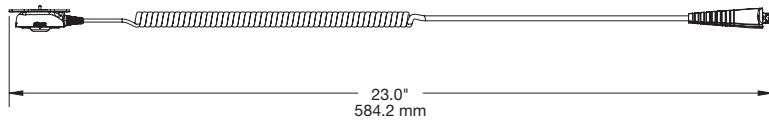

SPECIFICATIONS

Micro Plunger Sensor with Medallion Sensor (DNGR21W):