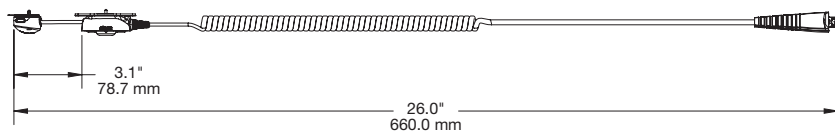

Dual Micro Plunger Sensor with Medallion (DNGR22W):