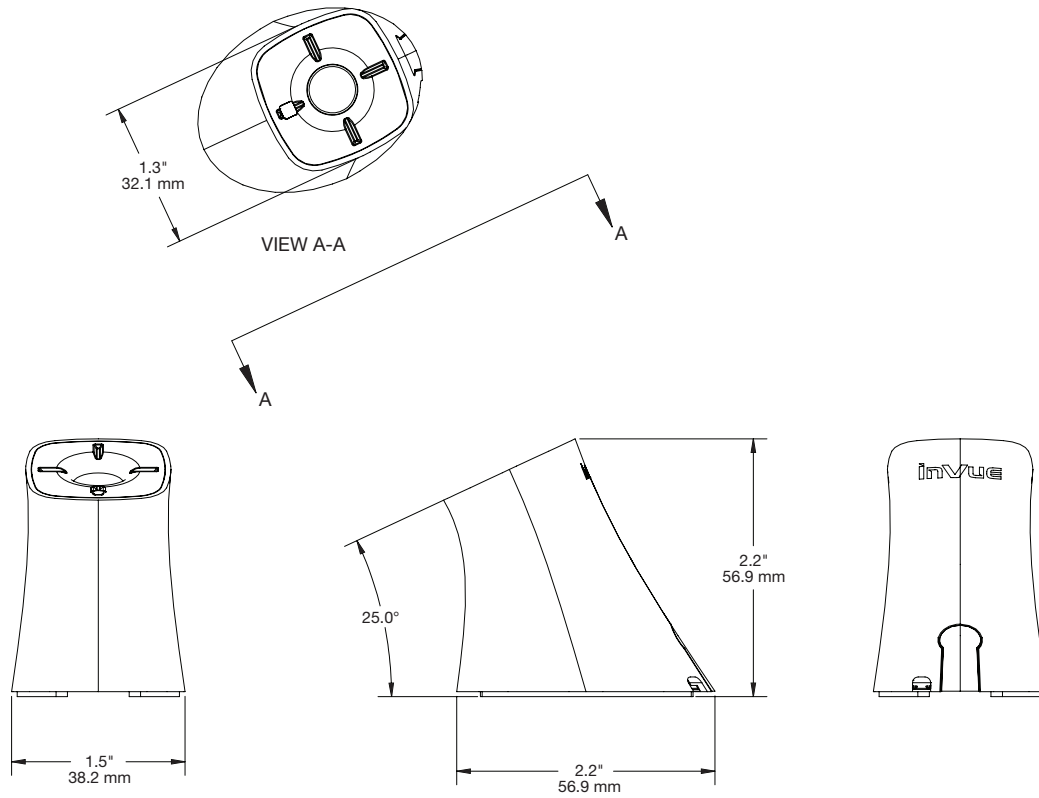

Micro Plunger Sensor with Medallion Sensor (DNGR21W):

Dual Micro Plunger Sensor with Medallion (DNGR22W):

SPECIFICATIONS

Display Only Angled Stand (DNDS24):

PRODUCT ORDERING

ORDER CODE	DESCRIPTION	NOTES
ZA2600-W ZA2600-B	Zips Single Port Alarm Unit - White Zips Single Port Alarm Unit - Black	
ZA2601-W ZA2601-B	Zips 4-Port Alarm Unit - White Zips 4-Port Alarm Unit - Black	
ZA2400-W ZA2400-B	Zips Cascade Camera Landing Pad - White Zips Cascade Camera Landing Pad - Black	
ZA2302-W ZA2302-B	Zips Cascade Camera Sensor - White Zips Cascade Camera Sensor - Black	
ZA2700-W ZA2700-B	Zips Mini Sensor - White Zips Mini Sensor - Black	
ZA2701-W ZA2701-B	Zips Stylus Sensor - White Zips Stylus Sensor - Black	
ZA2702-W ZA2702-B	Zips Laptop Sensor - White Zips Laptop Sensor - Black	
ZA2703-W ZA2703-B	Zips Locking Noose Sensor - White Zips Locking Noose Sensor - Black	
ZA2704-W ZA2704-B	Zips Flexible Sensor - White Zips Flexible Sensor - Black	
ZA2705-W ZA2705-B	Zips Shaver Sensor - White Zips Shaver Sensor - Black	
ZA2800-W ZA2800-B	Zips Cable Extender 9 inch - White Zips Cable Extender 9 inch - Black	
ZA2801-W ZA2801-B	Zips Cable Extender 18 inch - White Zips Cable Extender 18 inch - Black	
ZA2802-W ZA2802-B	Zips Cable Extender 36 inch - White Zips Cable Extender 36 inch - Black	
ZA2900-W ZA2900-B	Zips Stand Table Mount - White Zips Stand Table Mount - Black	
ZA2901-W ZA2901-B	Zips Stand Remote Adapter - White Zips Stand Remote Adapter - Black	
ZA2902-W ZA2902-B	Zips Wall Mount and Base - White Zips Wall Mount and Base - Black	
DNGR21W	Micro Plunger Sensor with Medallion Sensor	› DNDS24 stand required › For electric shavers
DNGR22W	Dual Micro Plunger Sensor with Medallion	› DNDS24 stand required › For electric shavers with detachable head
DNDS24	Display Only Angled Stand	› DNGR21W or DNGR22W sensor required › For electric shavers