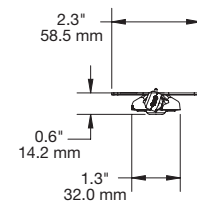

SPECIFICATIONS

Micro Plunger Sensor with Medallion Sensor (DNGR21W):