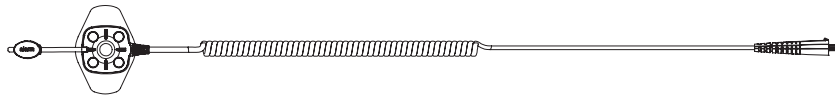

SPECIFICATIONS

Micro Plunger Sensor with Medallion Sensor (DNGR21W):