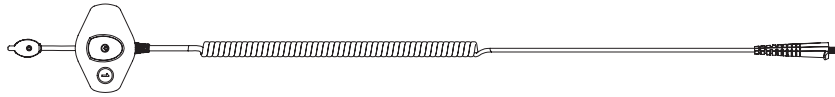

SPECIFICATIONS

Micro Plunger Sensor with Medallion Sensor (DNGR21W):